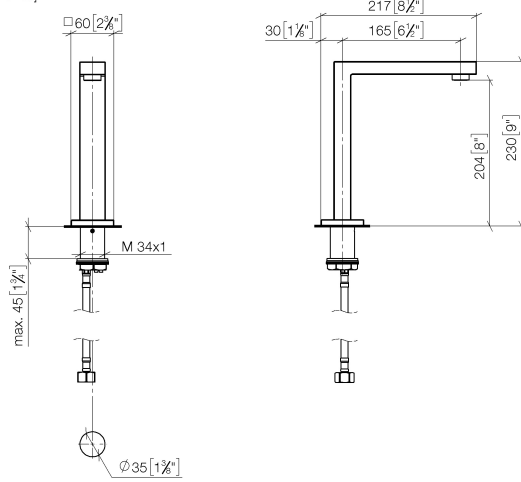

SYMETRICS Deck-mounted basin spout without pop-up waste - Chrome

13 721 980

- 165mm projection
- fixed spout
- circular, air-enriched flow
- height of mixer 230 mm
- height up to aerator 205 mm
- hole diameter 35 mm
- rosette 60 x 60 mm
- 2x screw-in M 10 x 1 pressure hose, leak-tested
- 1/2" connection
- max. flow 7 l/min
- lead-free

SYMETRICS Deck-mounted basin spout without pop-up waste - Chrome

13 721 980

mm [inches]

Flow rate chart

Certificates

ETA_18519.

LGA_18651.

SYMETRICS Deck-mounted basin spout without pop-up waste - Chrome