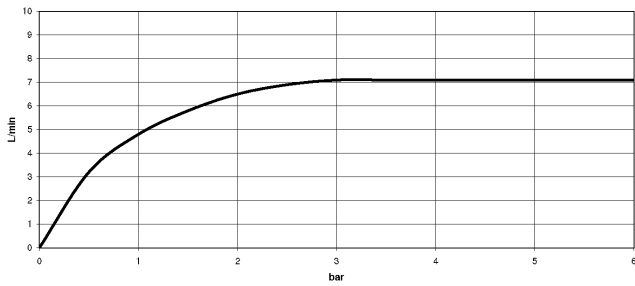

SYMETRICS Deck-mounted basin spout without pop-up waste - Chrome

13 721 980

- 165mm projection
- fixed spout
- circular, air-enriched flow
- height of mixer 230 mm
- height up to aerator 205 mm
- hole diameter 35 mm
- rosette 60 x 60 mm
- 2x screw-in M 10 x 1 pressure hose, leak-tested
- 1/2" connection
- max. flow 7 l/min
- lead-free

SYMETRICS Deck-mounted basin spout without pop-up waste - Chrome

13 721 980

mm [inches]

Flow rate chart

Certificates

ETA_18519.

LGA_18651.

SYMETRICS Deck-mounted basin spout without pop-up waste - Chrome